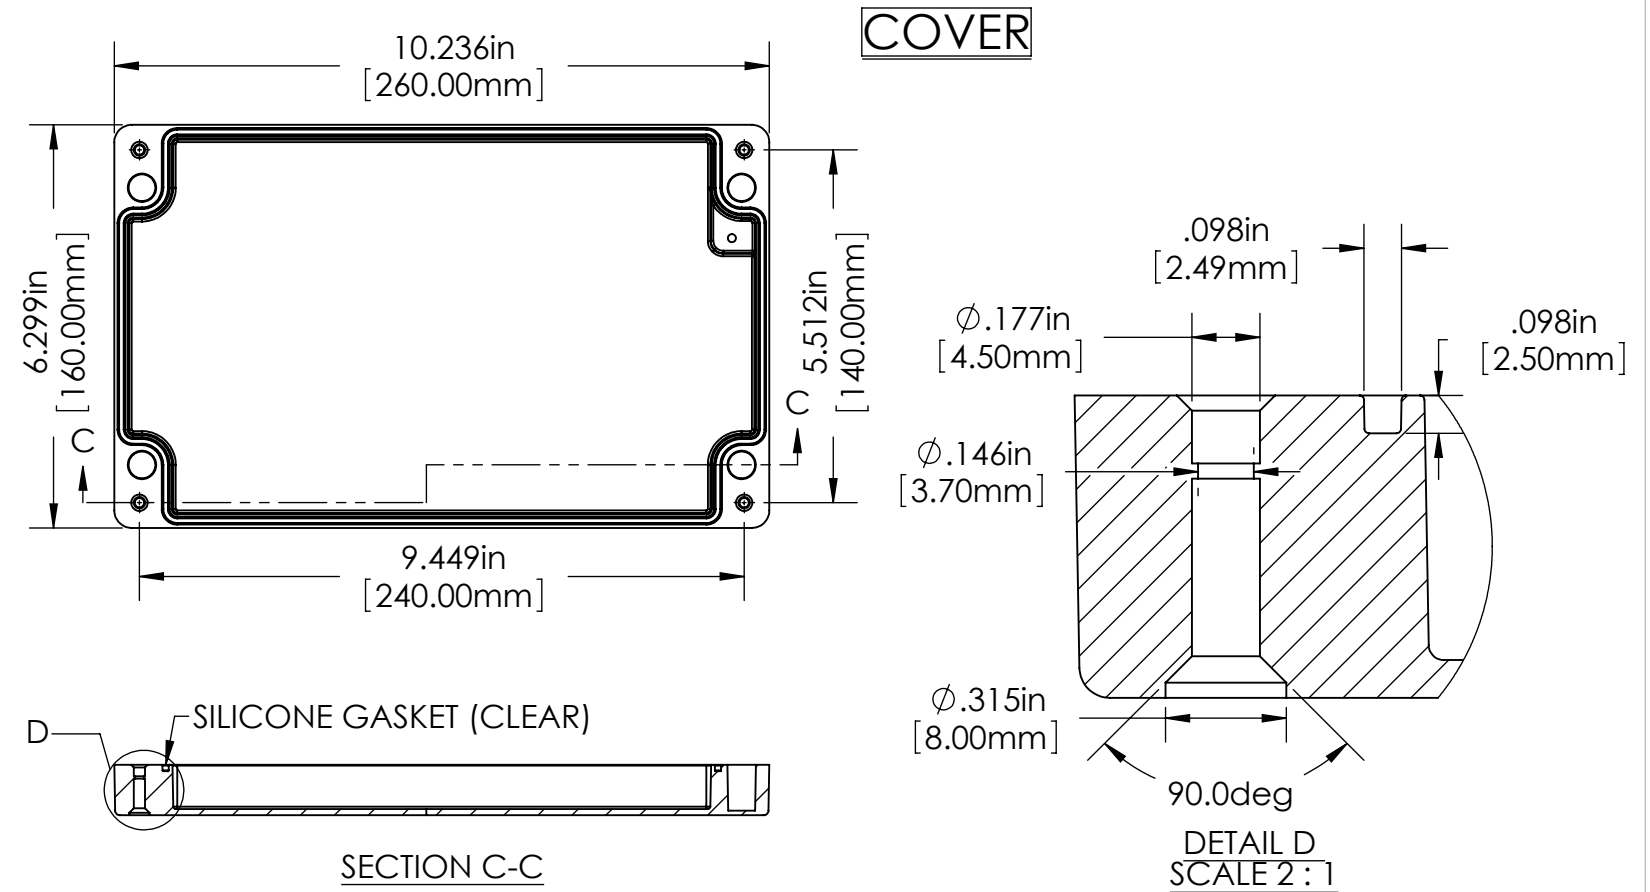

PART NAME

# NEMA 4X DIE CAST ALUMINUM ENCLOSURE

PART No.

AN-2823

AN-2823-B

REVISION DATE 8/17/2010

FOUR (4) M4 x 32mm (1.26") LG. FLAT HD. STAINLESS STEEL SCREWS SUPPLIED FOR ASSEMBLY OF COVER