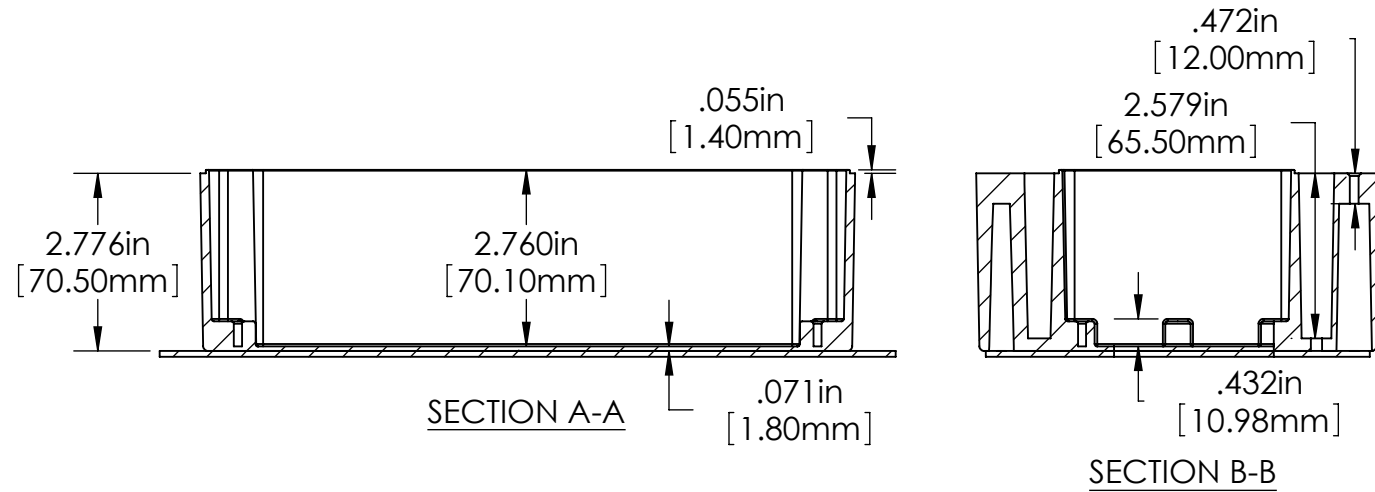

PART NAME

# NEMA 4X DIE CAST ALUMINUM ENCLOSURE

PART No.

AN-2823

AN-2823-B

REVISION DATE 8/17/2010

FOUR (4) M4 x 32mm (1.26") LG. FLAT HD. STAINLESS STEEL SCREWS SUPPLIED FOR ASSEMBLY OF COVER