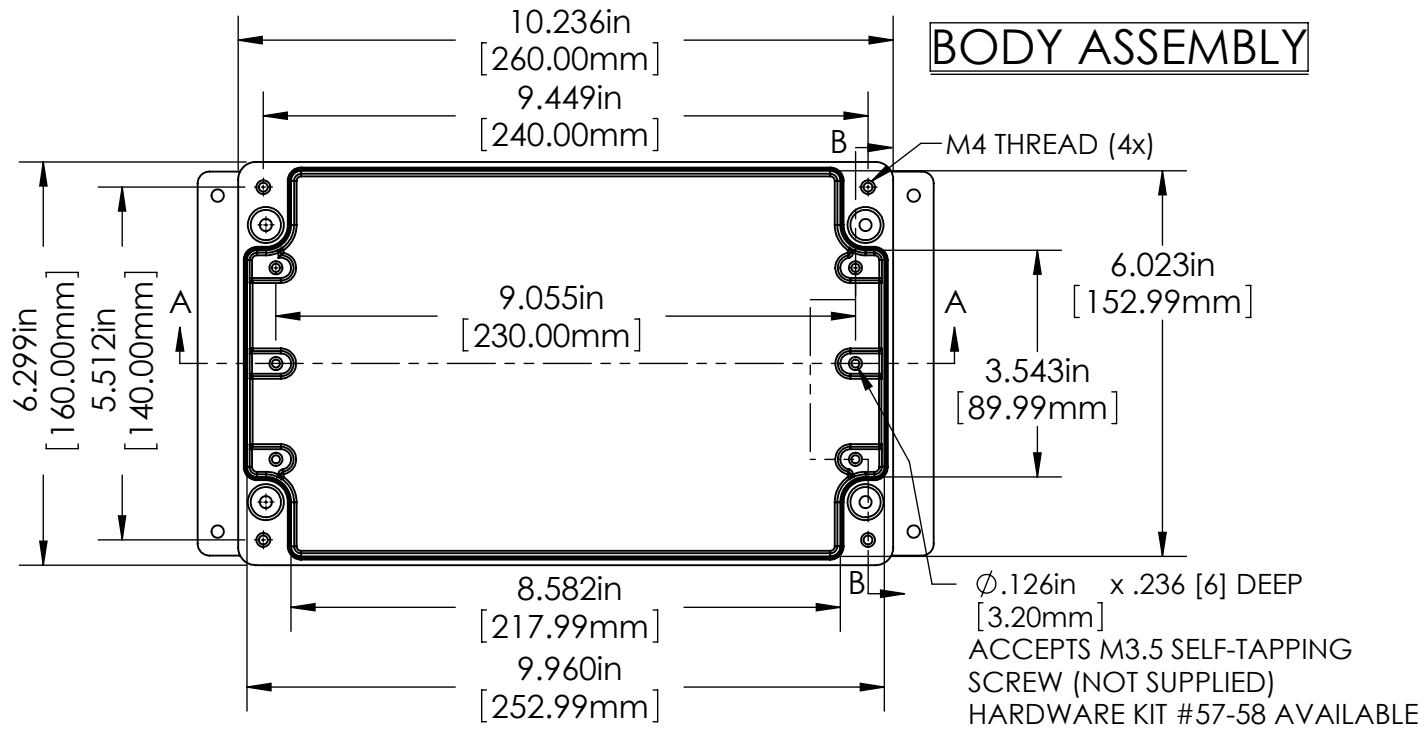

PART NAME

# NEMA 4X DIE CAST ALUMINUM ENCLOSURE

PART No.

AN-2823

AN-2823-B

REVISION DATE 8/17/2010

FOUR (4) M4 x 32mm (1.26") LG. FLAT HD. STAINLESS STEEL SCREWS SUPPLIED FOR ASSEMBLY OF COVER