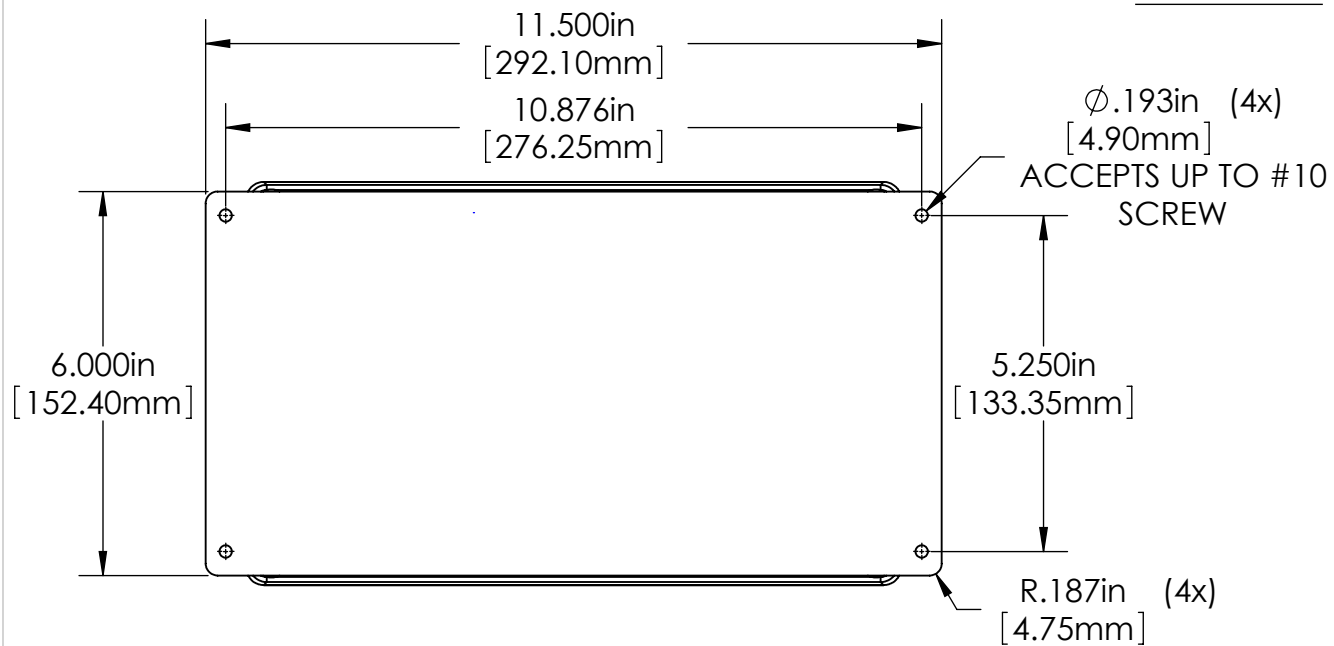

PART NAME

# NEMA 4X DIE CAST ALUMINUM ENCLOSURE

PART No.

AN-2823

AN-2823-B

REVISION DATE 8/17/2010

FOUR (4) M4 x 32mm (1.26") LG. FLAT HD. STAINLESS STEEL SCREWS SUPPLIED FOR ASSEMBLY OF COVER